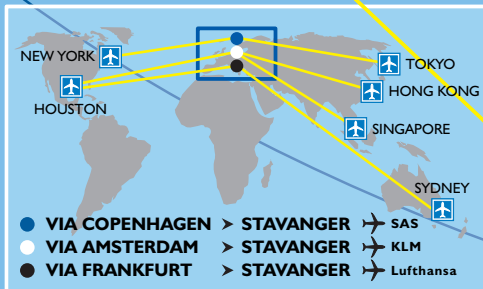

Norwegian State Railways

Inter Rail Europe

Coach Travel Norway

- ✈ SAS International
- ✈ Widerøe
- ✈ KLM
- ✈ Lufthansa
- ✈ Norwegian
- ✈ Eastern Airways
- ✈ Icelandair
- ✈ Vueling Airlines
- ✈ Danish Air
- ✈ Atlantic Airways
- ✈ Air Baltic
- ✈ City Airline
- ✈ WizzAir
- ✈ BMI
- ✈ Skyways

LEGEND

- AIR LINKS
- FERRY ROUTES
- RAIL LINKS

TO & FROM STAVANGER

©MMXII www.stavanger-guide.no

Date of Issue: 5th February 2012

FjordLine
 Bergen
 Stavanger
 Hirtshals
 Kristiansand

Color Line
 Kristiansand
 Hirtshals
 Stavanger

TOURIST INFORMATION
 STAVANGER TOURIST OFFICE
 (+47) 51 85 92 00

STAVANGER EMERGENCY CLINIC
 (+47) 51 51 02 02

FIRE SERVICES 110

AMBULANCE SERVICES 113

POLICE SERVICES 112

NORWEGIAN AIR AMBULANCE 113