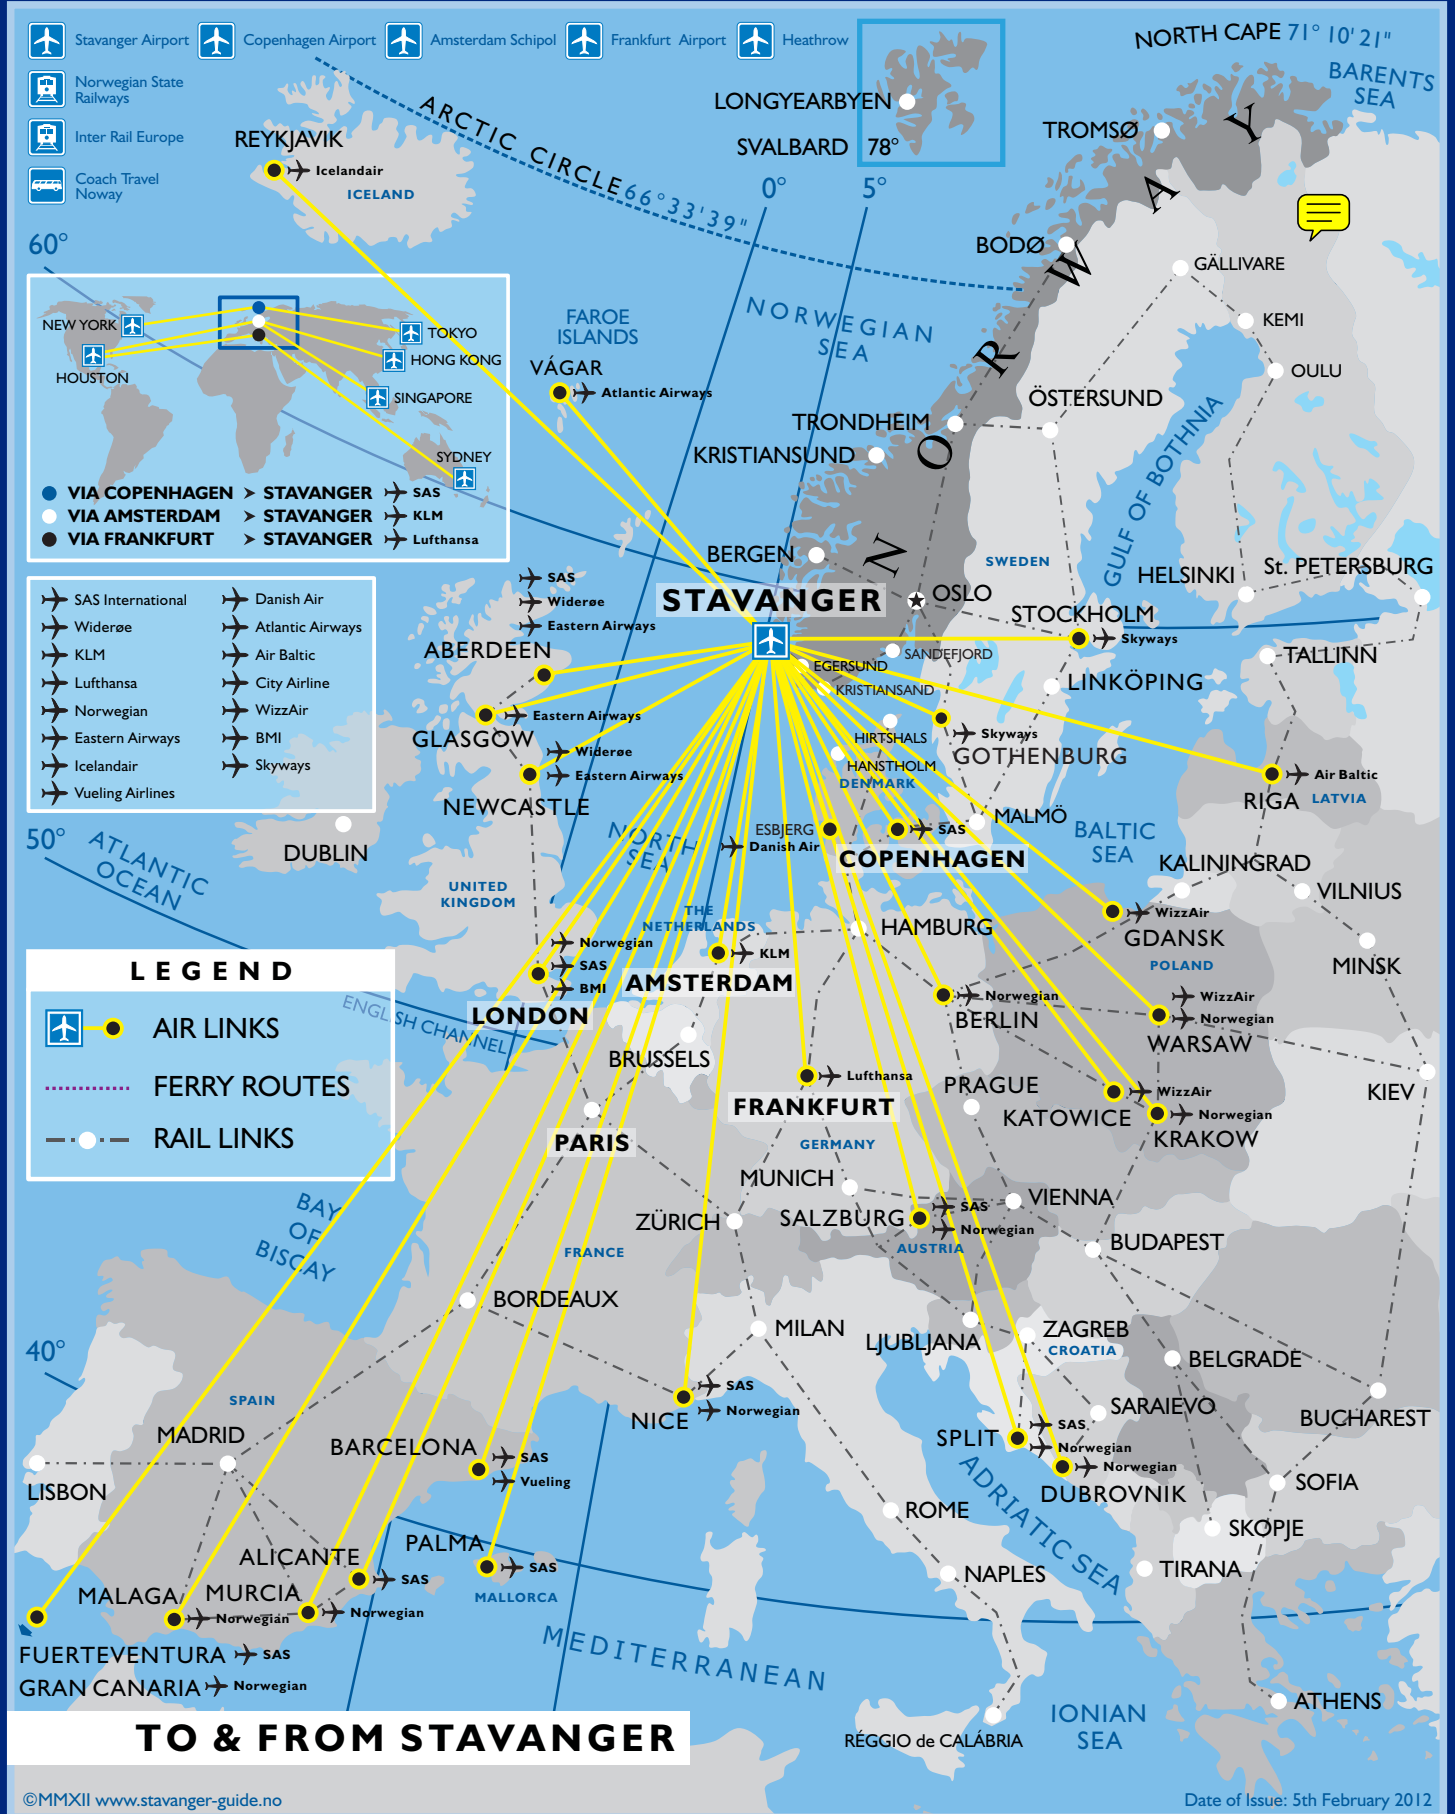

Norwegian State Railways

Inter Rail Europe

Coach Travel Norway

- ✈ SAS International
- ✈ Widerøe
- ✈ KLM
- ✈ Lufthansa
- ✈ Norwegian
- ✈ Eastern Airways
- ✈ Icelandair
- ✈ Vueling Airlines
- ✈ Danish Air
- ✈ Atlantic Airways
- ✈ Air Baltic
- ✈ City Airline
- ✈ WizzAir
- ✈ BMI
- ✈ Skyways

LEGEND

- AIR LINKS
- FERRY ROUTES
- RAIL LINKS

TO & FROM STAVANGER

©MMXII www.stavanger-guide.no

Date of Issue: 5th February 2012

FjordLine
 Bergen
 Stavanger
 Hirtshals
 Kristiansand

Color Line
 Kristiansand
 Hirtshals
 Stavanger