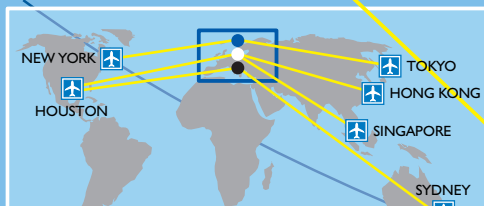

Norwegian State Railways

Inter Rail Europe

Coach Travel Norway

● VIA COPENHAGEN > STAVANGER ✈ SAS
 ● VIA AMSTERDAM > STAVANGER ✈ KLM
 ● VIA FRANKFURT > STAVANGER ✈ Lufthansa

- | | |
|---------------------|--------------------|
| ✈ SAS International | ✈ Danish Air |
| ✈ Widerøe | ✈ Atlantic Airways |
| ✈ KLM | ✈ Air Baltic |
| ✈ Lufthansa | ✈ City Airline |
| ✈ Norwegian | ✈ WizzAir |
| ✈ Eastern Airways | ✈ BMI |
| ✈ Icelandair | ✈ Skyways |

LEGEND

- AIR LINKS
- FERRY ROUTES
- RAIL LINKS

TO & FROM STAVANGER

©MMXI www.stavanger-guide.no

Date of Issue: 28th March 2011

FjordLine
 Bergen
 Stavanger
 Hirtshals
 Bergen

Color Line
 Kristiansand
 Hirtshals
 Kristiansand