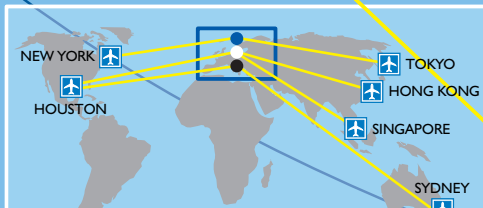

Norwegian State Railways

Inter Rail Europe

Coach Travel Norway

● VIA COPENHAGEN > STAVANGER ✈ SAS
 ● VIA AMSTERDAM > STAVANGER ✈ KLM
 ● VIA FRANKFURT > STAVANGER ✈ Lufthansa

- | | |
|---------------------|--------------------|
| ✈ SAS International | ✈ Danish Air |
| ✈ Widerøe | ✈ Atlantic Airways |
| ✈ KLM | ✈ Air Baltic |
| ✈ Lufthansa | ✈ City Airline |
| ✈ Norwegian | ✈ Eastern Airways |
| ✈ Eastern Airways | ✈ Icelandair |

LEGEND

- AIR LINKS
- FERRY ROUTES
- RAIL LINKS

TO & FROM STAVANGER

©MMX www.stavanger-guide.no

Date of Issue: 1st July 2010

FjordLine
 Bergen
 Stavanger
 Hirtshals
 Bergen

Color Line
 Kristiansand
 Hirtshals
 Kristiansand