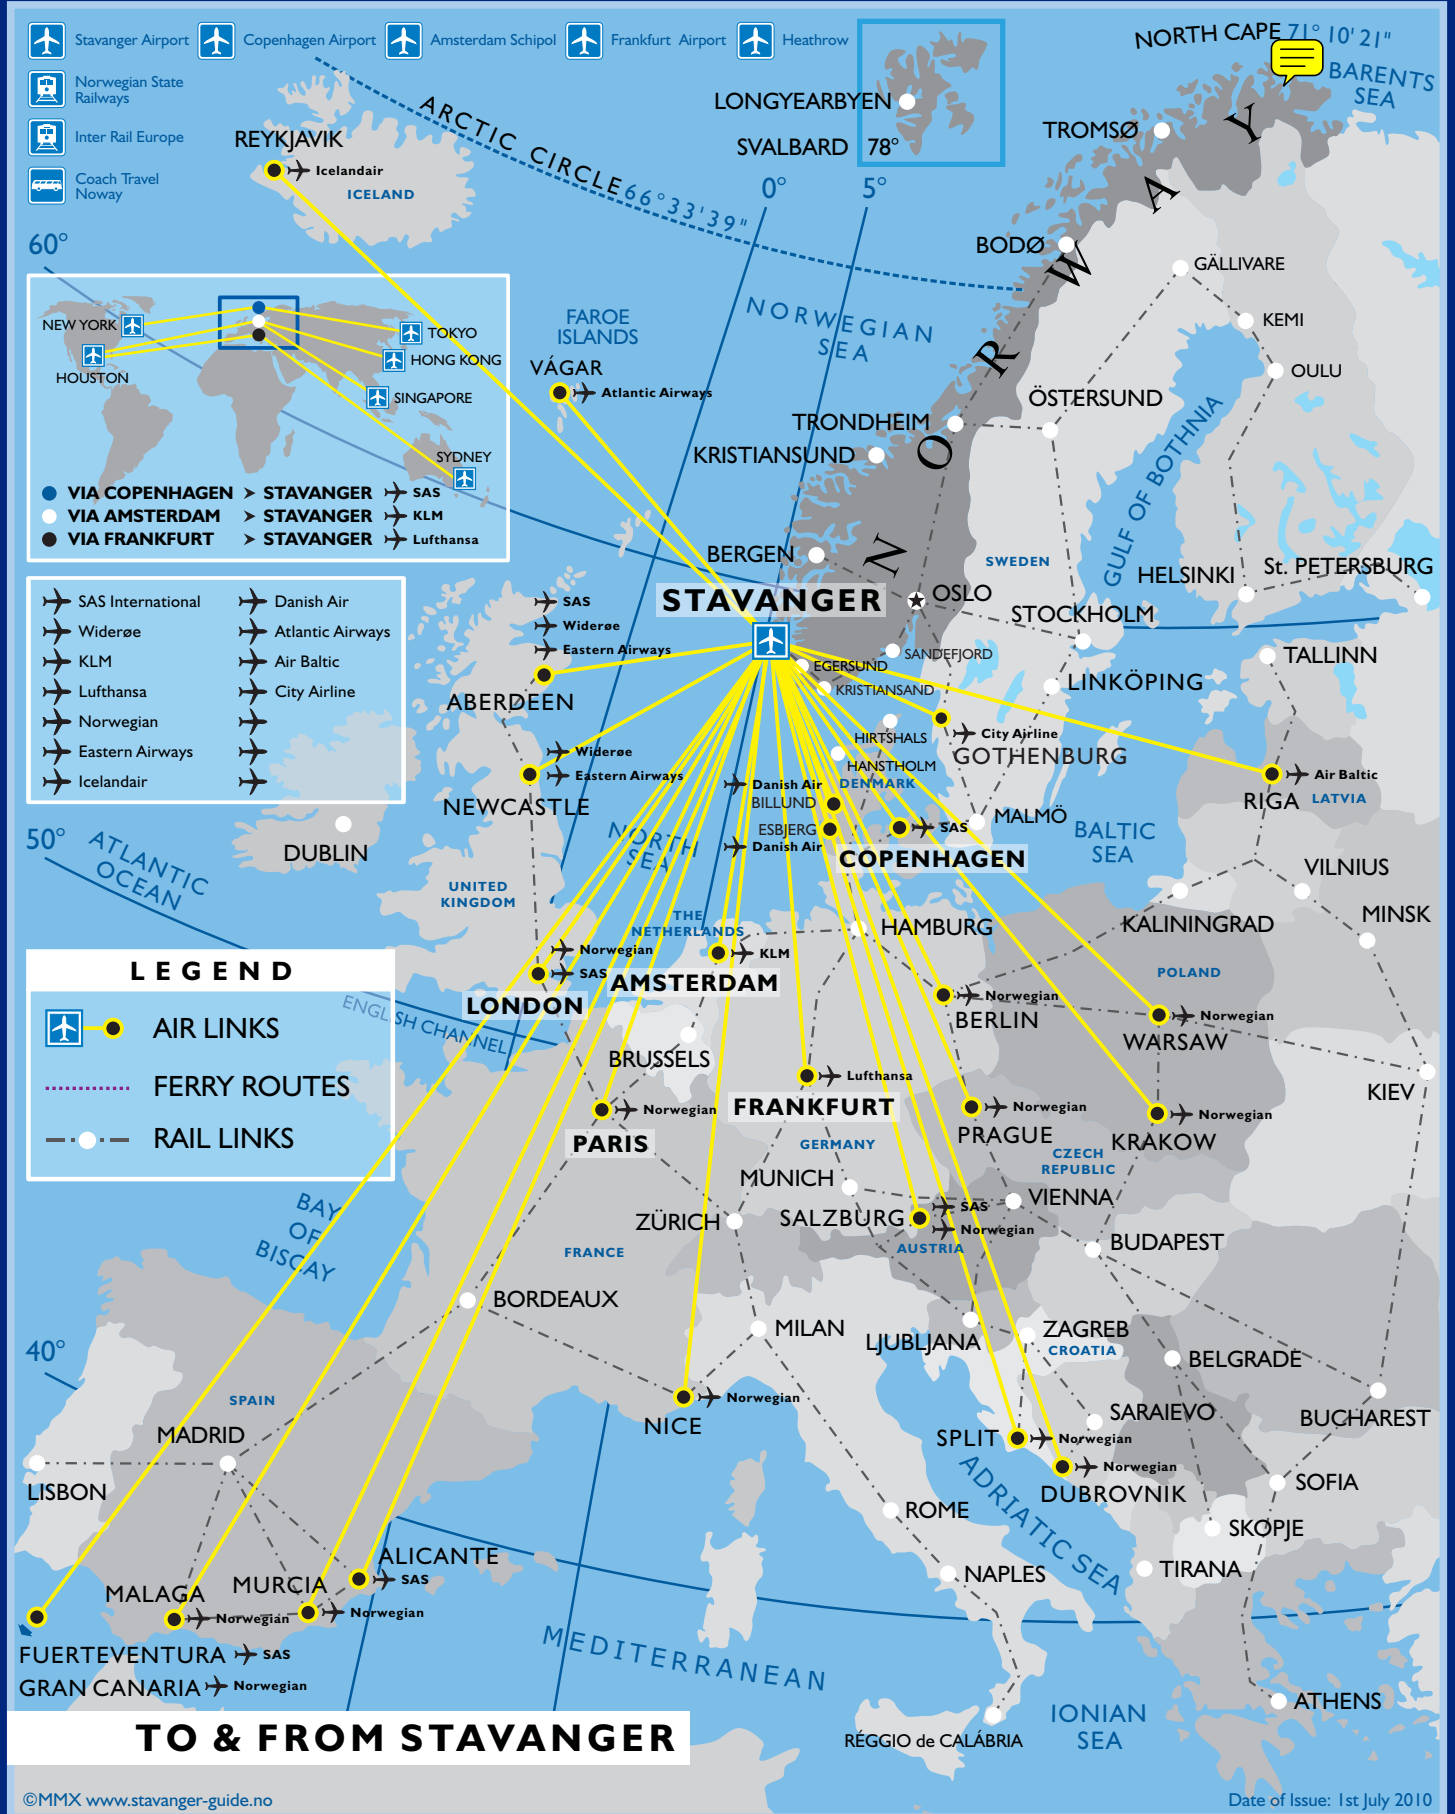

Norwegian State Railways

Inter Rail Europe

Coach Travel Norway

● VIA COPENHAGEN > STAVANGER ✈ SAS
 ● VIA AMSTERDAM > STAVANGER ✈ KLM
 ● VIA FRANKFURT > STAVANGER ✈ Lufthansa

- | | |
|---------------------|--------------------|
| ✈ SAS International | ✈ Danish Air |
| ✈ Widerøe | ✈ Atlantic Airways |
| ✈ KLM | ✈ Air Baltic |
| ✈ Lufthansa | ✈ City Airline |
| ✈ Norwegian | ✈ Eastern Airways |
| ✈ Eastern Airways | ✈ Icelandair |

LEGEND

- AIR LINKS
- FERRY ROUTES
- RAIL LINKS

TO & FROM STAVANGER

©MMX www.stavanger-guide.no

Date of Issue: 1st July 2010

FjordLine
 Bergen
 Stavanger
 Hirtshals
 Bergen

Color Line
 Kristiansand
 Hirtshals
 Kristiansand