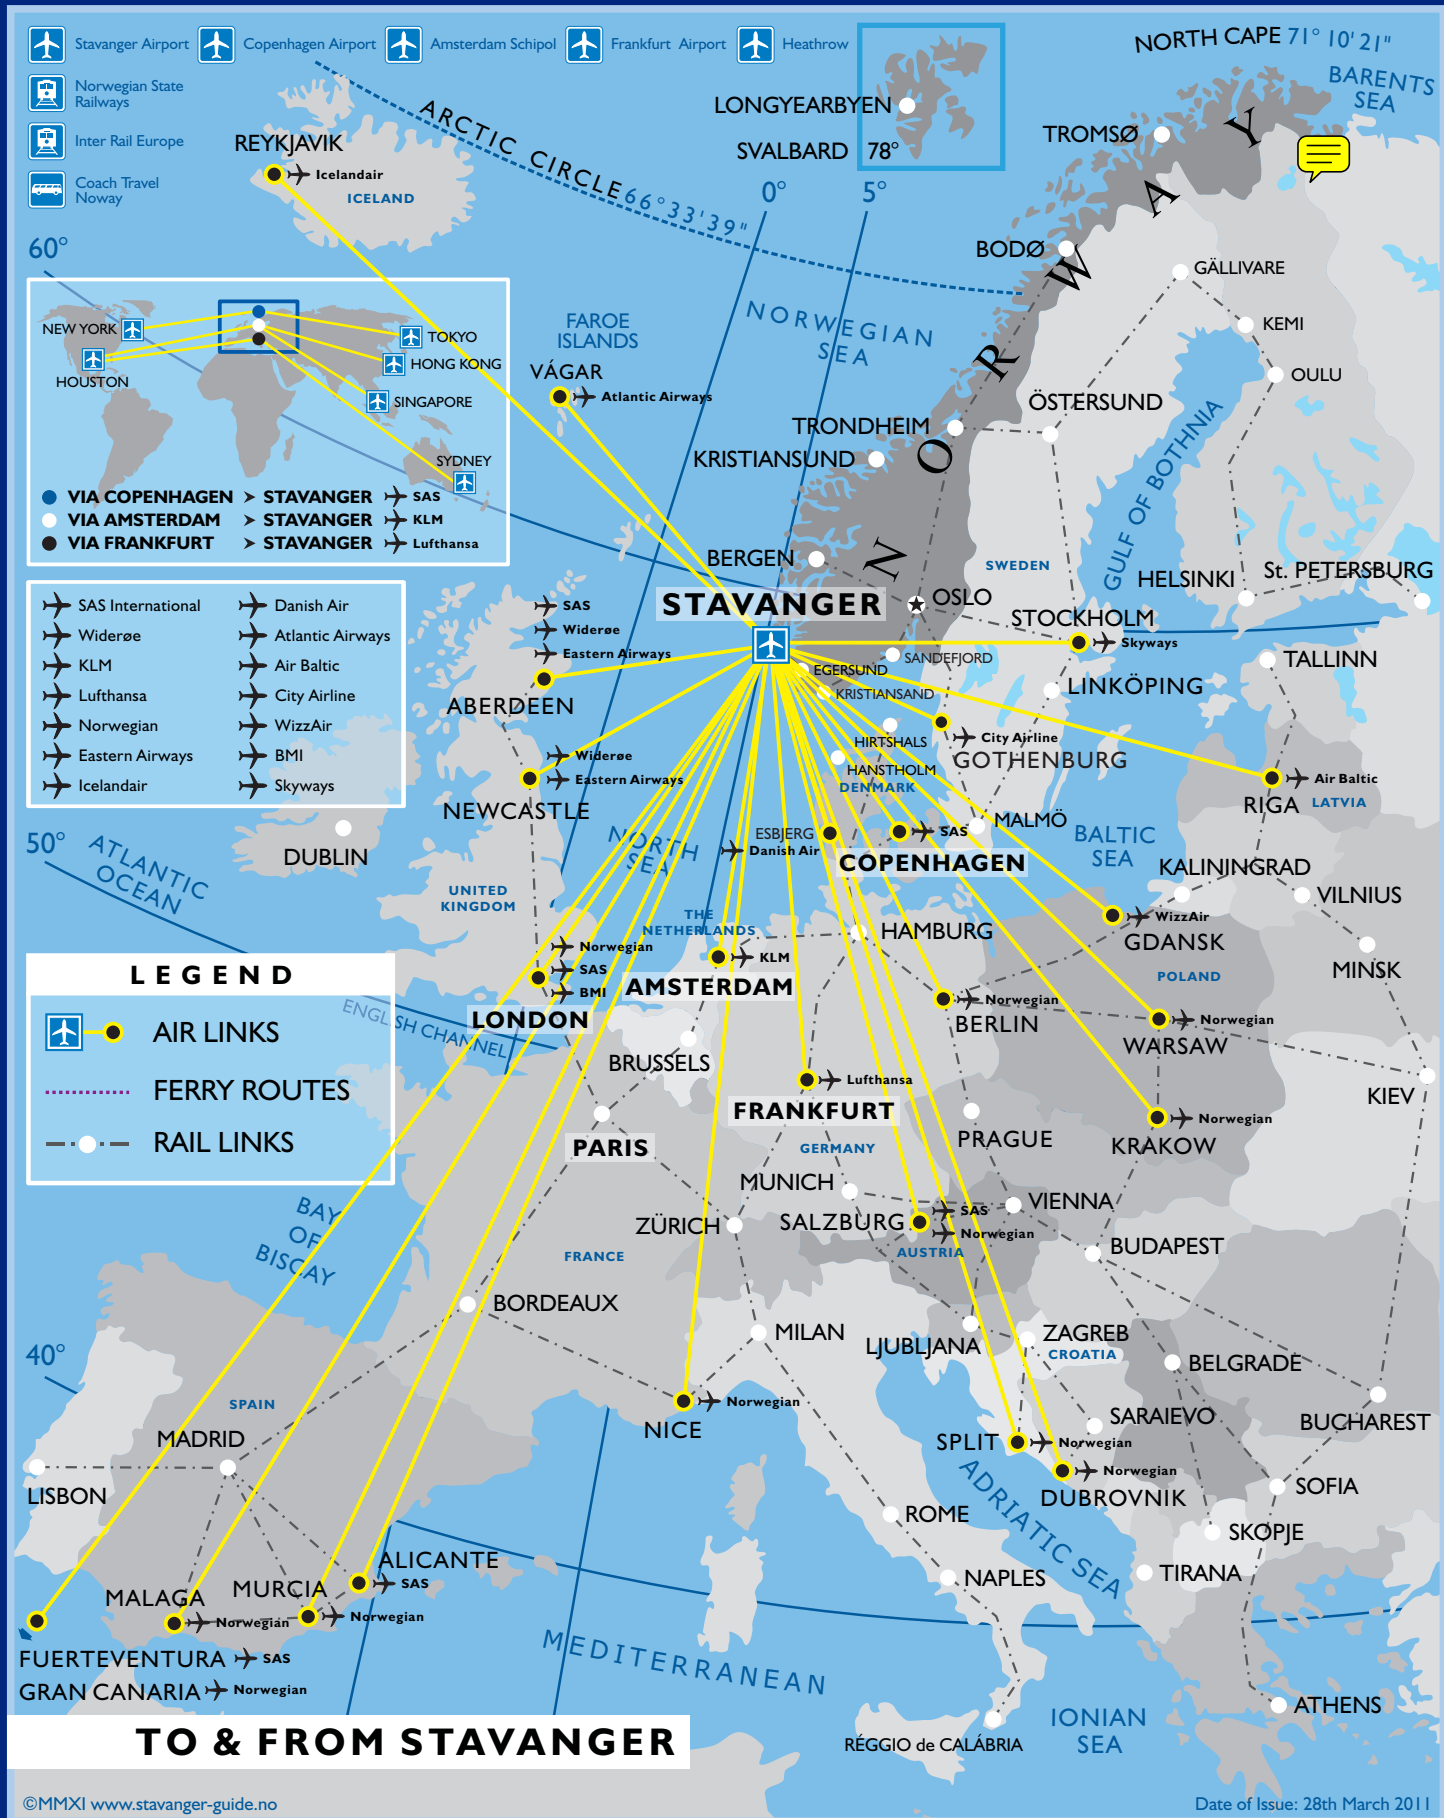

Norwegian State Railways

Inter Rail Europe

Coach Travel Norway

● VIA COPENHAGEN > STAVANGER ✈ SAS
 ● VIA AMSTERDAM > STAVANGER ✈ KLM
 ● VIA FRANKFURT > STAVANGER ✈ Lufthansa

- | | |
|---------------------|--------------------|
| ✈ SAS International | ✈ Danish Air |
| ✈ Widerøe | ✈ Atlantic Airways |
| ✈ KLM | ✈ Air Baltic |
| ✈ Lufthansa | ✈ City Airline |
| ✈ Norwegian | ✈ WizzAir |
| ✈ Eastern Airways | ✈ BMI |
| ✈ Icelandair | ✈ Skyways |

LEGEND

- AIR LINKS
- FERRY ROUTES
- RAIL LINKS

TO & FROM STAVANGER

©MMXI www.stavanger-guide.no

Date of Issue: 28th March 2011

FjordLine
 Bergen
 Stavanger
 Hirtshals
 Bergen

Color Line
 Kristiansand
 Hirtshals
 Kristiansand