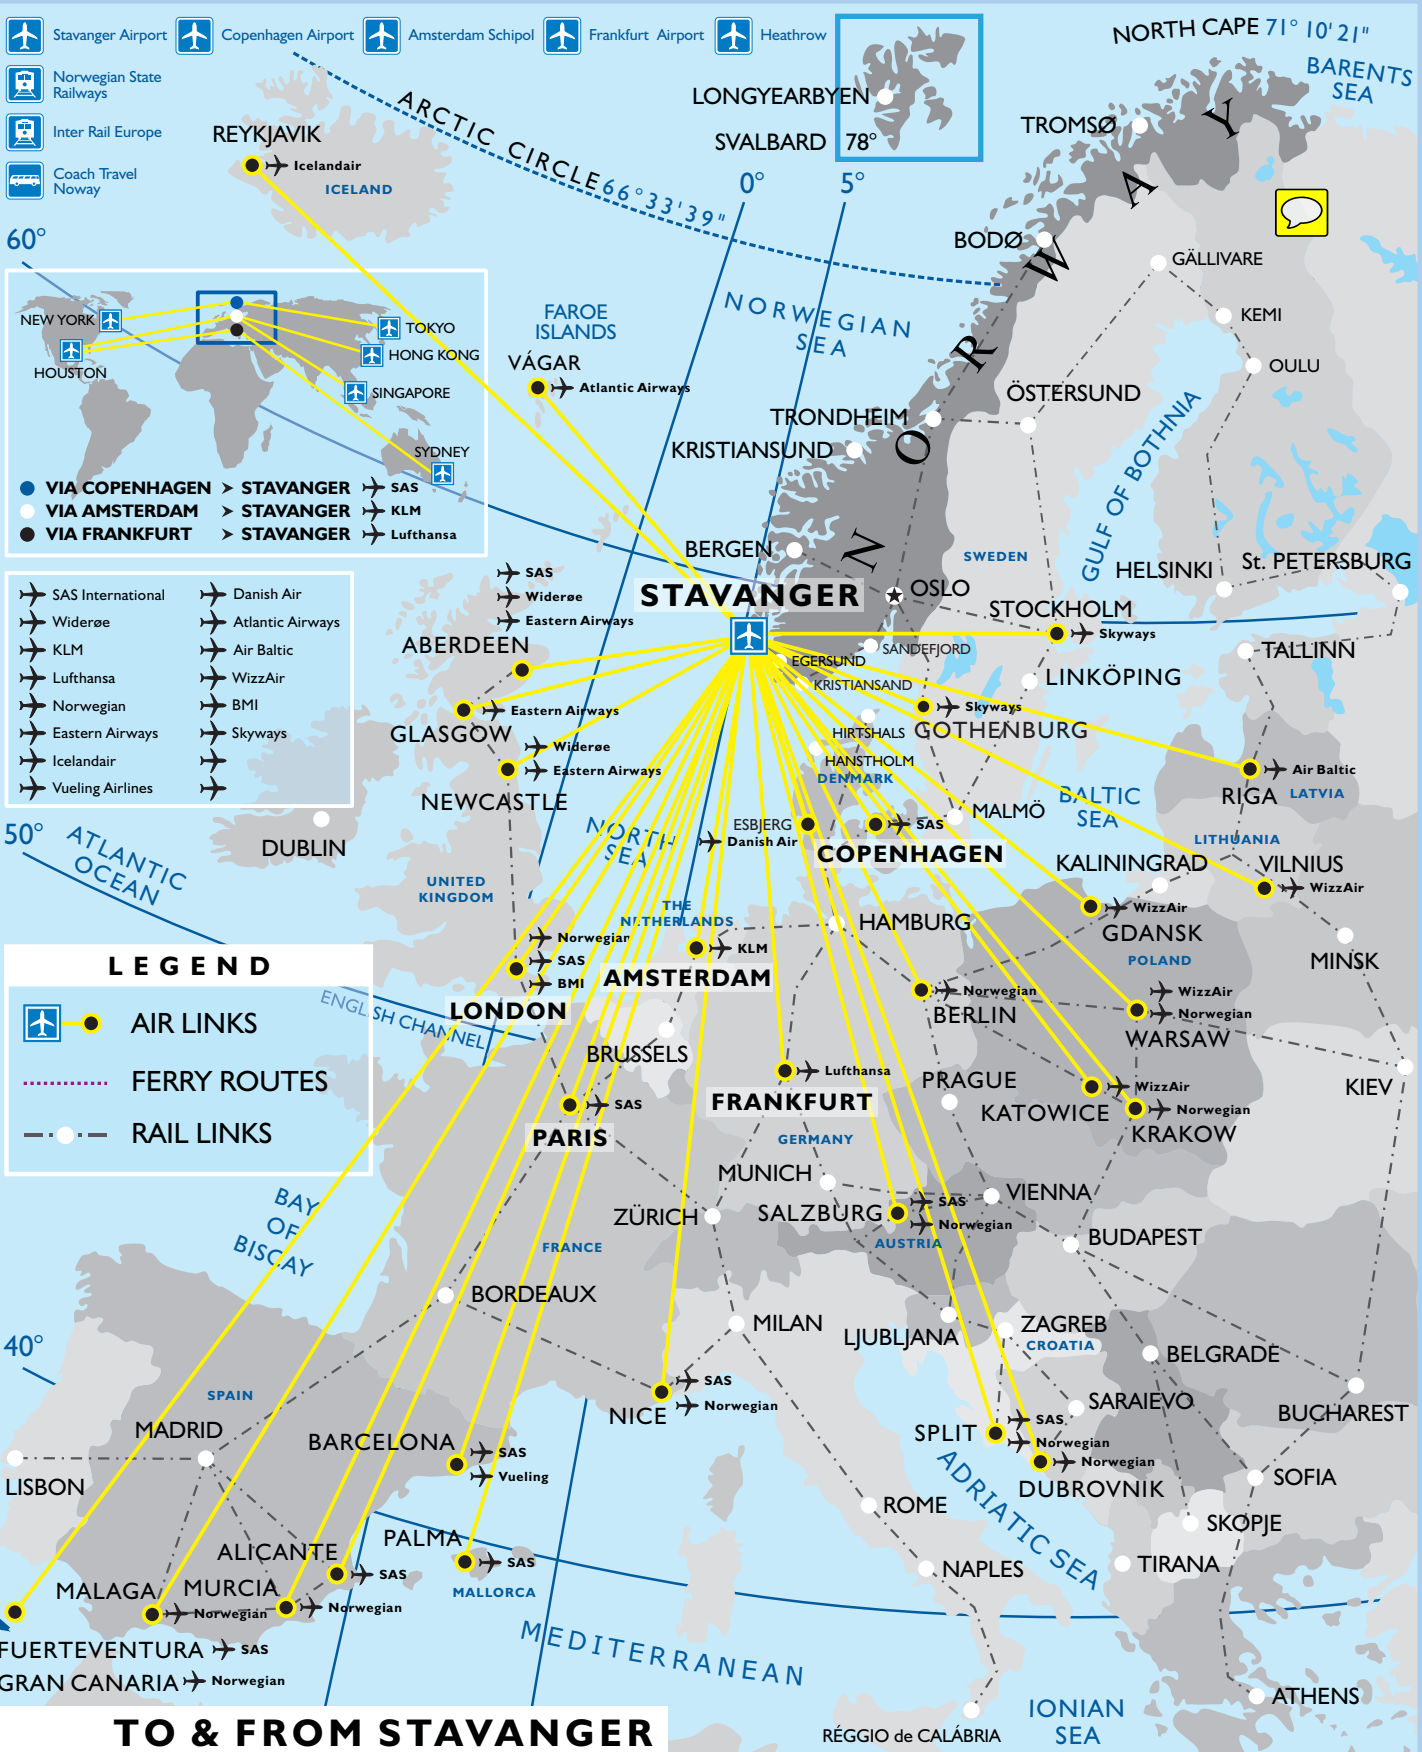

Norwegian State Railways

Inter Rail Europe

Coach Travel Norway

● VIA COPENHAGEN > STAVANGER ✈ SAS
 ● VIA AMSTERDAM > STAVANGER ✈ KLM
 ● VIA FRANKFURT > STAVANGER ✈ Lufthansa

- | | |
|---------------------|--------------------|
| ✈ SAS International | ✈ Danish Air |
| ✈ Widerøe | ✈ Atlantic Airways |
| ✈ KLM | ✈ Air Baltic |
| ✈ Lufthansa | ✈ WizzAir |
| ✈ Norwegian | ✈ BMI |
| ✈ Eastern Airways | ✈ Skyways |
| ✈ Icelandair | |
| ✈ Vueling Airlines | |

LEGEND

AIR LINKS

FERRY ROUTES

RAIL LINKS

TO & FROM STAVANGER

©MMXII www.stavanger-guide.no

Date of Issue: 7th May 2012

FjordLine
 Bergen
 Stavanger
 Hirtshals
 Bergen