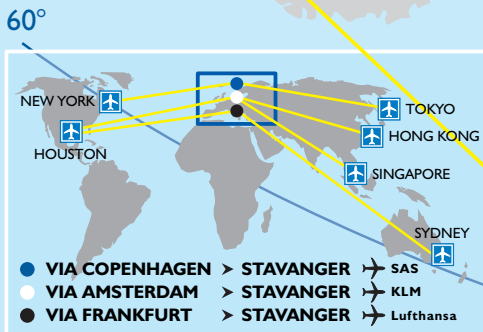

Norwegian State Railways

Inter Rail Europe

Coach Travel Norway

● VIA COPENHAGEN > STAVANGER ✈ SAS
 ● VIA AMSTERDAM > STAVANGER ✈ KLM
 ● VIA FRANKFURT > STAVANGER ✈ Lufthansa

- | | |
|---------------------|--------------------|
| ✈ SAS International | ✈ Danish Air |
| ✈ Widerøe | ✈ Atlantic Airways |
| ✈ KLM | ✈ Air Baltic |
| ✈ Lufthansa | ✈ WizzAir |
| ✈ Norwegian | ✈ BMI |
| ✈ Eastern Airways | ✈ Skyways |
| ✈ Icelandair | |
| ✈ Vueling Airlines | |

LEGEND

AIR LINKS

FERRY ROUTES

RAIL LINKS

TO & FROM STAVANGER

©MMXII www.stavanger-guide.no

Date of Issue: 7th May 2012

FjordLine
 Bergen
 Stavanger
 Hirtshals
 Bergen

Color Line
 Kristiansand
 Hirtshals
 Kristiansand

TOURIST INFORMATION
 (+47) 51 85 92 00
 STAVANGER TOURIST OFFICE

STAVANGER EMERGENCY CLINIC
 (+47) 51 51 02 02

FIRE SERVICES 110

AMBULANCE SERVICES 113

POLICE SERVICES 112

NORWEGIAN AIR AMBULANCE 113